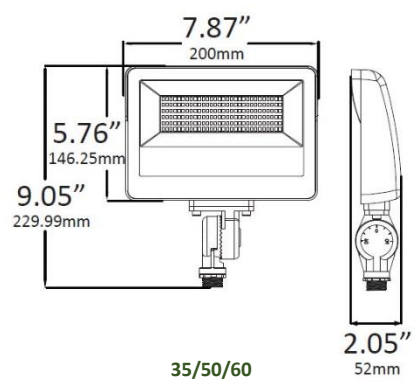

MEASUREMENTS

MODEL	QUANTITY	WEIGHT	UPC CODE
LOC-FL-MW(35/50/60)MCCT(30/40/50)	1	2.87 lbs	00810050942584
LOC-FL-MW(60/80/100)MCCT(30/40/50)	1	5.73 lbs	00810050942591
LOC-FL-MW(80/100/150)MCCT(30/40/50)	1	8.16 lbs	00810050942607
LOC-FL-MW(100/150/200)MCCT(30/40/50)	1	10.58 lbs	00815586024650
LOC-FL-MW(200/240/300)MCCT(30/40/50)	1	14.33 lbs	00810050942614
LOC-FL-MW(240/350/450)MCCT(30/40/50)	1	29.76 lbs	00810050942621