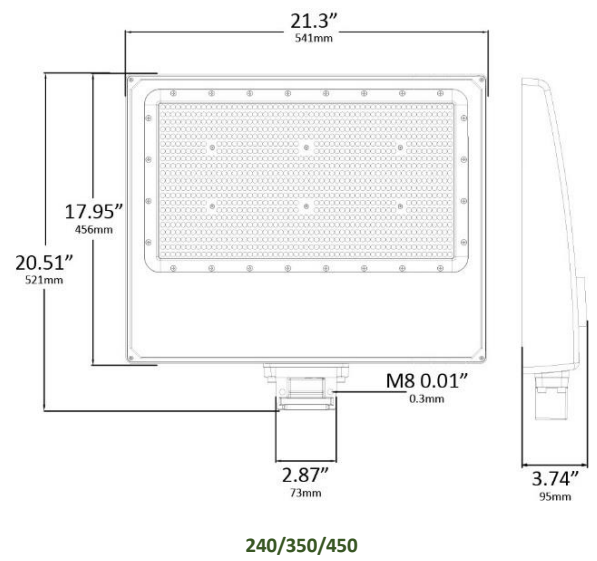

MEASUREMENTS

MODEL	QUANTITY	WEIGHT	UPC CODE
LOC-FL-MW(35/50/60)MCCT(30/40/50)	1	2.87 lbs	00810050942584
LOC-FL-MW(60/80/100)MCCT(30/40/50)	1	5.73 lbs	00810050942591
LOC-FL-MW(80/100/150)MCCT(30/40/50)	1	8.16 lbs	00810050942607
LOC-FL-MW(100/150/200)MCCT(30/40/50)	1	10.58 lbs	00815586024650
LOC-FL-MW(200/240/300)MCCT(30/40/50)	1	14.33 lbs	00810050942614
LOC-FL-MW(240/350/450)MCCT(30/40/50)	1	29.76 lbs	00810050942621