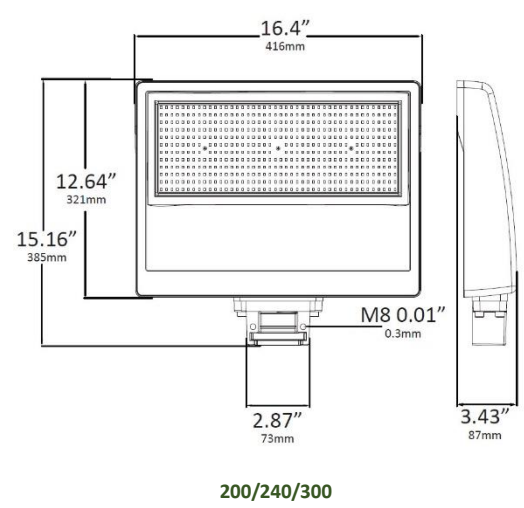

MEASUREMENTS

MODEL	QUANTITY	WEIGHT	UPC CODE
LOC-FL-MW(35/50/60)MCCT(30/40/50)	1	2.87 lbs	00810050942584
LOC-FL-MW(60/80/100)MCCT(30/40/50)	1	5.73 lbs	00810050942591
LOC-FL-MW(80/100/150)MCCT(30/40/50)	1	8.16 lbs	00810050942607
LOC-FL-MW(100/150/200)MCCT(30/40/50)	1	10.58 lbs	00815586024650
LOC-FL-MW(200/240/300)MCCT(30/40/50)	1	14.33 lbs	00810050942614
LOC-FL-MW(240/350/450)MCCT(30/40/50)	1	29.76 lbs	00810050942621