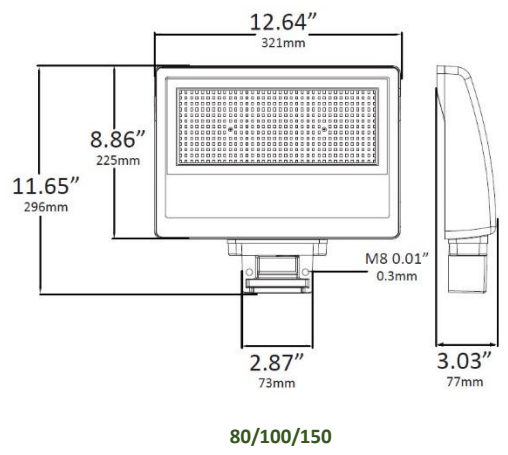

MEASUREMENTS

MODEL	QUANTITY	WEIGHT	UPC CODE
LOC-FL-MW(35/50/60)MCCT(30/40/50)	1	2.87 lbs	00810050942584
LOC-FL-MW(60/80/100)MCCT(30/40/50)	1	5.73 lbs	00810050942591
LOC-FL-MW(80/100/150)MCCT(30/40/50)	1	8.16 lbs	00810050942607
LOC-FL-MW(100/150/200)MCCT(30/40/50)	1	10.58 lbs	00815586024650
LOC-FL-MW(200/240/300)MCCT(30/40/50)	1	14.33 lbs	00810050942614
LOC-FL-MW(240/350/450)MCCT(30/40/50)	1	29.76 lbs	00810050942621