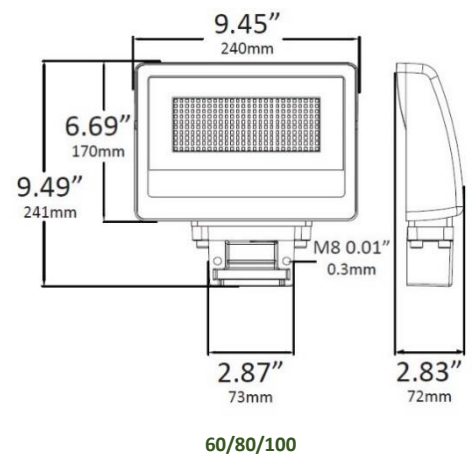

MEASUREMENTS

MODEL	QUANTITY	WEIGHT	UPC CODE
LOC-FL-MW(35/50/60)MCCT(30/40/50)	1	2.87 lbs	00810050942584
LOC-FL-MW(60/80/100)MCCT(30/40/50)	1	5.73 lbs	00810050942591
LOC-FL-MW(80/100/150)MCCT(30/40/50)	1	8.16 lbs	00810050942607
LOC-FL-MW(100/150/200)MCCT(30/40/50)	1	10.58 lbs	00815586024650
LOC-FL-MW(200/240/300)MCCT(30/40/50)	1	14.33 lbs	00810050942614
LOC-FL-MW(240/350/450)MCCT(30/40/50)	1	29.76 lbs	00810050942621