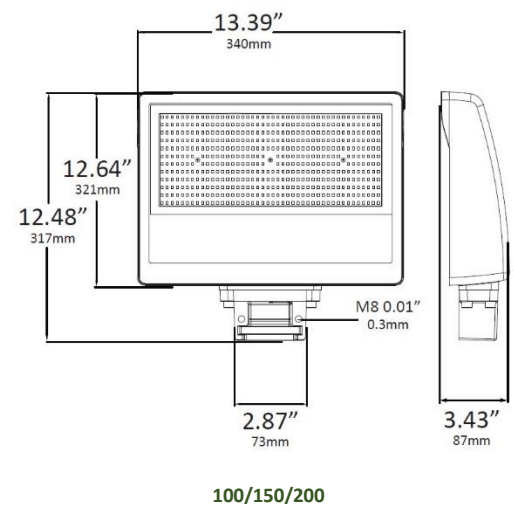

MEASUREMENTS

MODEL	QUANTITY	WEIGHT	UPC CODE
LOC-FL-MW(35/50/60)MCCT(30/40/50)	1	2.87 lbs	00810050942584
LOC-FL-MW(60/80/100)MCCT(30/40/50)	1	5.73 lbs	00810050942591
LOC-FL-MW(80/100/150)MCCT(30/40/50)	1	8.16 lbs	00810050942607
LOC-FL-MW(100/150/200)MCCT(30/40/50)	1	10.58 lbs	00815586024650
LOC-FL-MW(200/240/300)MCCT(30/40/50)	1	14.33 lbs	00810050942614
LOC-FL-MW(240/350/450)MCCT(30/40/50)	1	29.76 lbs	00810050942621